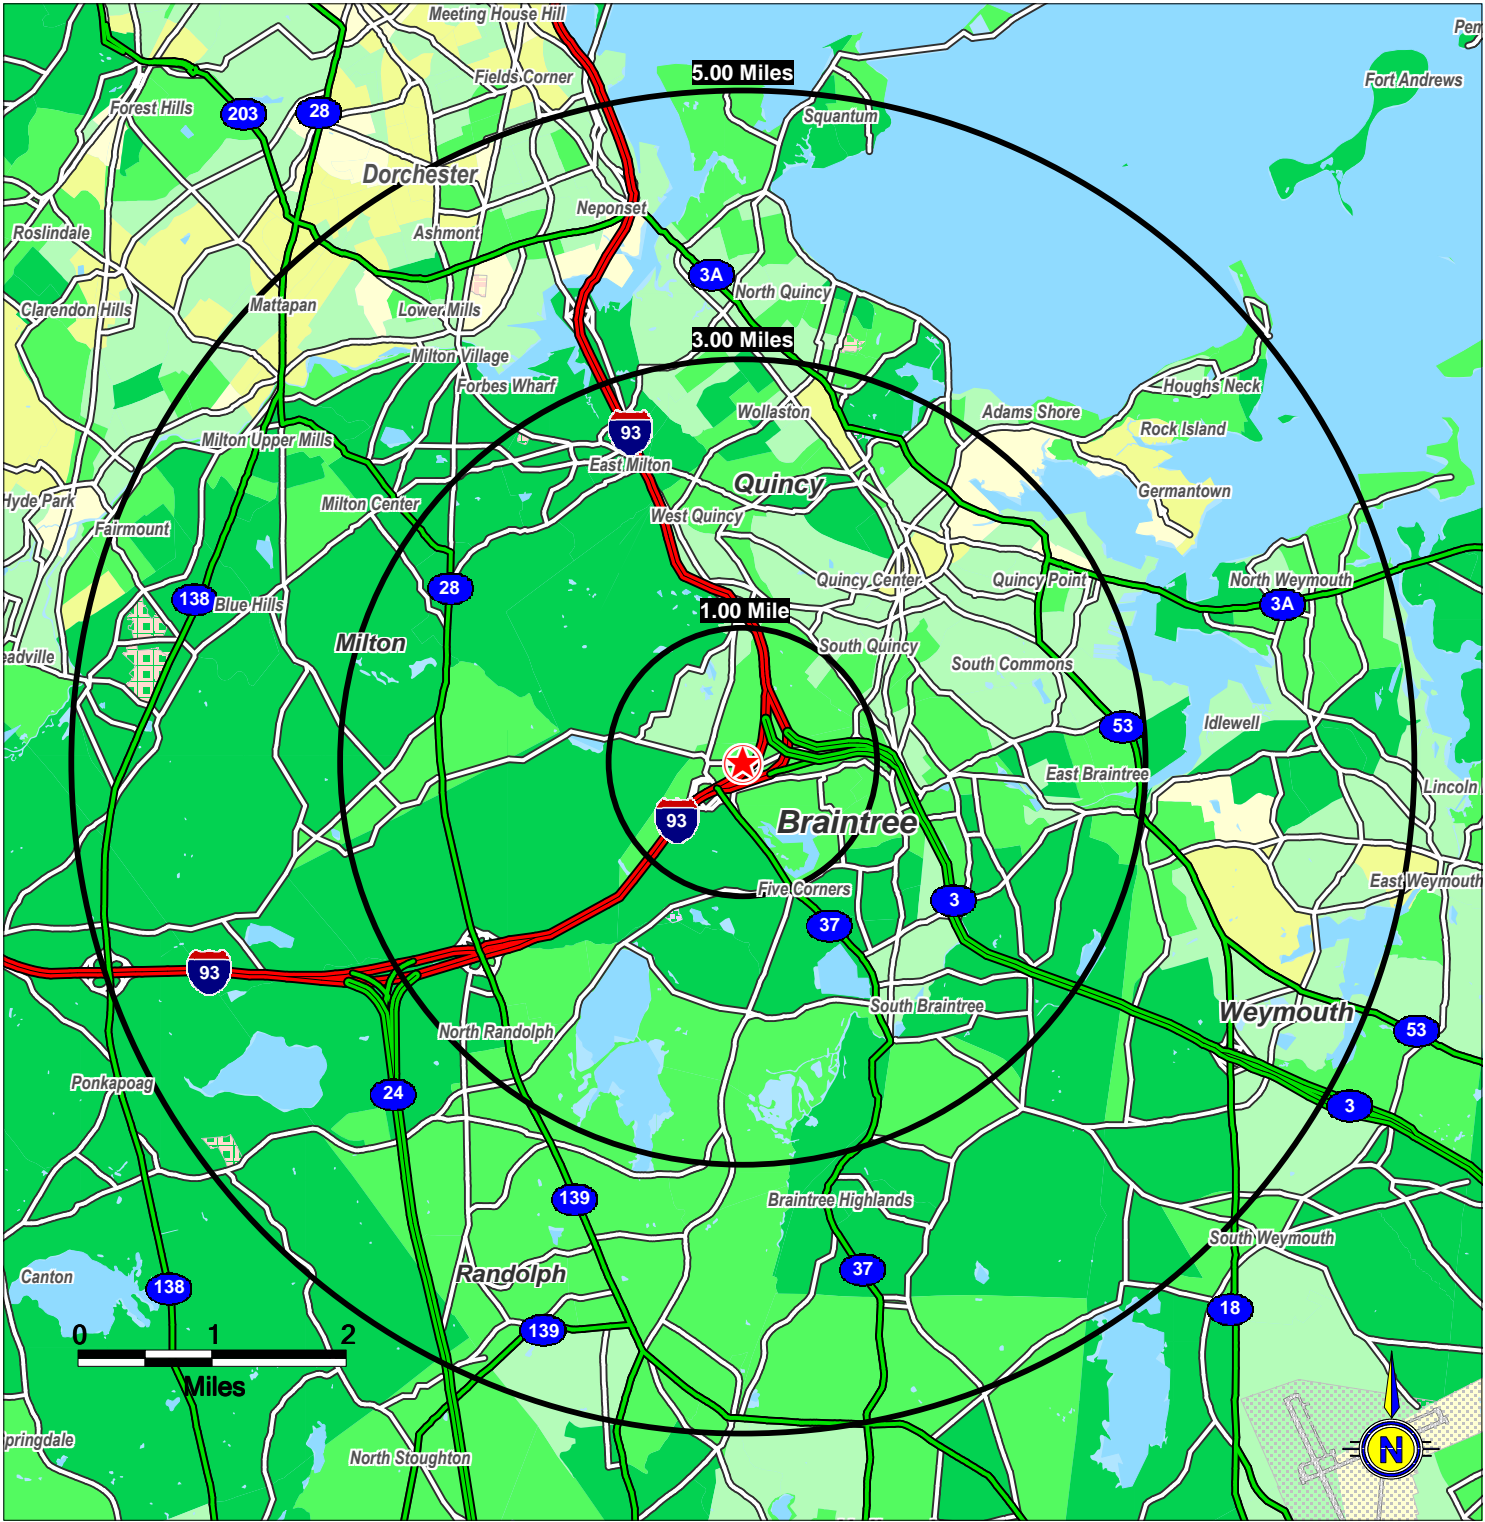

Lat: 42.226 Lon: -71.0266 Zoom: 11.01 mi Logos are for identification purposes only and may be trademarks of their respective companies.

©2011, SITES USA Inc., Chandler, AZ (480) 491-1112. All Rights Reserved.

## 25 Braintree Hill Office Park Braintree, Massachusetts

*Current Year Estimated  
Median Household Income*

This map was produced using data from private and government sources deemed to be reliable. The information herein is provided without representation or warranty.