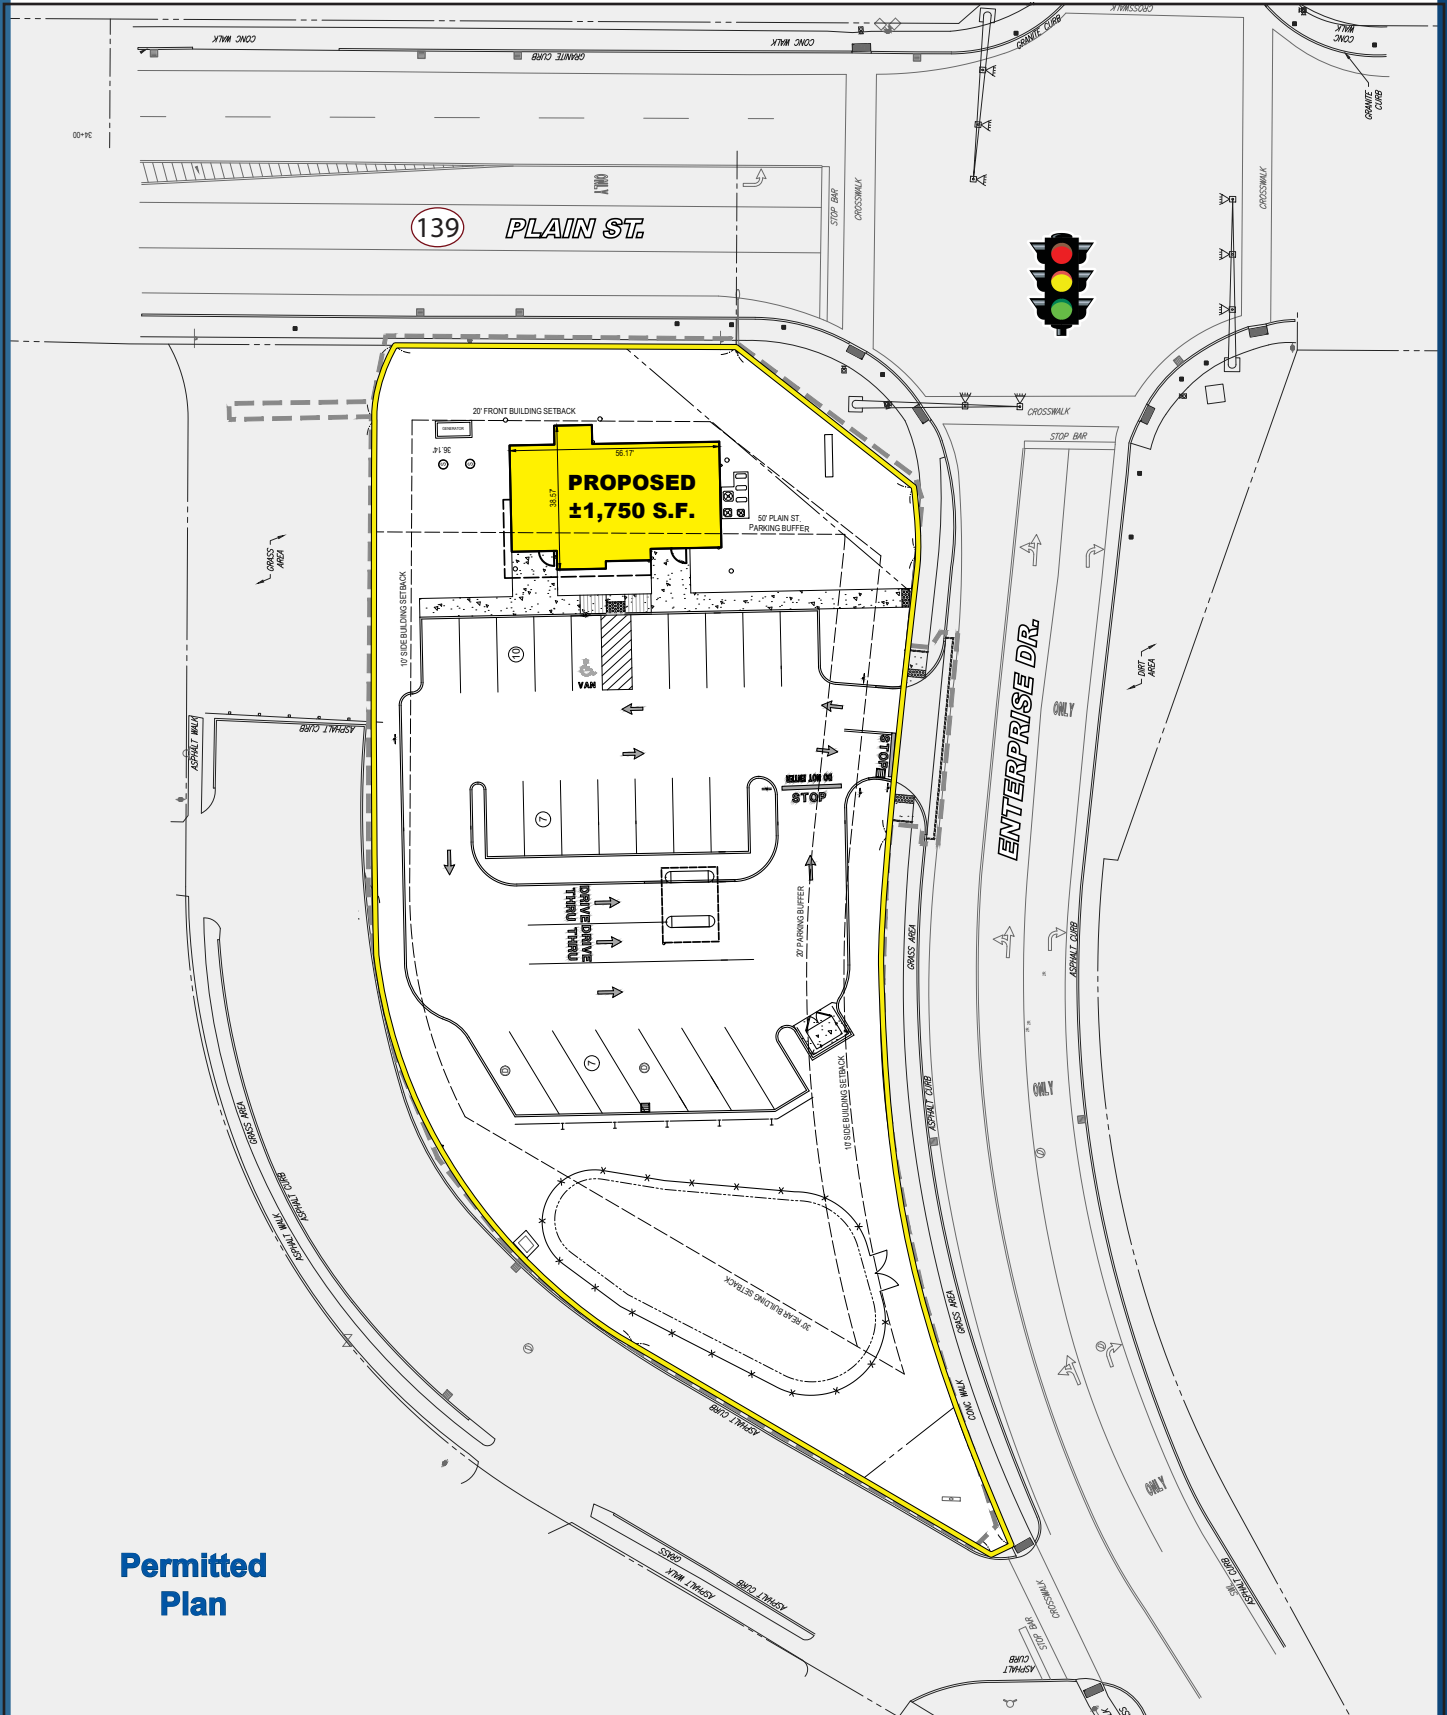

Unique Development Opportunity

751 Plain Street
Marshfield, MA

EASTERN
RETAIL PROPERTIES

**Permitted
Plan**